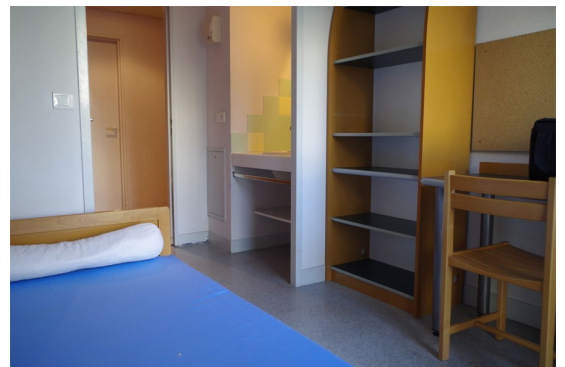

1. On-site accommodation on INSA campus:

- **Single room with shared facilities - 290€ for the full duration of the event :**

Single room (9 m²) equipped with 1 bed, 1 study desk, 1 chair or 1 stool, 1 storage shelf, 1 storage cupboard and 1 washbasin. The room has 2 reading lights and 1 light above the washbasin. A self-contained smoke detection device is installed on the ceiling.

Sheets, pillows, quilts and blankets are provided.

Occupants are expected to provide their own towels and dishcloths.

Shared facilities: kitchen and bathroom.

- **« Studette » - 756€ for the full duration of the event (upon availability)**

The Studette (15 m²) includes a private bathroom (washbasin, shower and toilets) and a single bed. A self-contained smoke detection device is installed on the ceiling.

A kitchen is shared with another studette, including a table and chairs.

Sheets, pillows, quilts and blankets are provided.

Occupants are expected to provide their own towels and dishcloths.

- **Common spaces:** a common room on each floor is equipped with ceramic hobs, fridge, worktop, table and chairs.
- There are **2 laundry rooms** (in the basements of the CEZEMBRE (south wing) and GLENAN residences).
- **Internet:** All accommodations have Wi-Fi Internet access