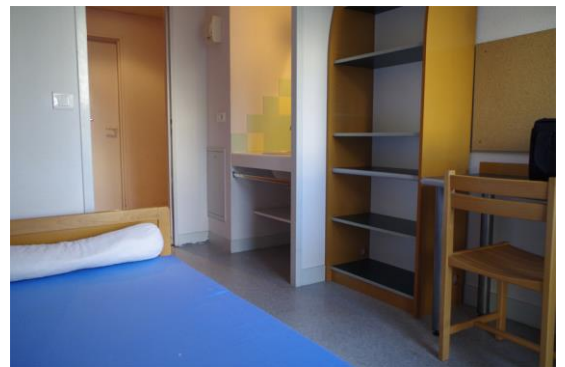

1. On-site accommodation on INSA campus:

- **Single room with shared facilities - 290€ for the full duration of the event:**

Single room (9 m²) equipped with 1 bed, 1 study desk, 1 chair or 1 stool, 1 storage shelf, 1 storage cupboard and 1 washbasin. The room has 2 reading lights and 1 light above the washbasin. A self-contained smoke detection device is installed on the ceiling.

Sheets, pillows, quilts and blankets are provided.

Occupants are expected to provide their own towels and dishcloths.

Shared facilities: kitchen and bathroom.

- « **Studette** » - 560€ for the full duration of the event (**upon availability**)

The Studette (15 m²) includes a private bathroom (washbasin, shower and toilets) and a single bed. A self-contained smoke detection device is installed on the ceiling.

A kitchen is shared with another studette, including a table and chairs.

Sheets, pillows, quilts and blankets are provided.

Occupants are expected to provide their own towels and dishcloths.

- **Common spaces:** a common room on each floor is equipped with ceramic hobs, fridge, worktop, table and chairs.
- There are **2 laundry rooms** (in the basements of the CEZEMBRE (south wing) and GLENAN residences).
- **Internet:** All accommodations have Wi-Fi Internet access except for single rooms.